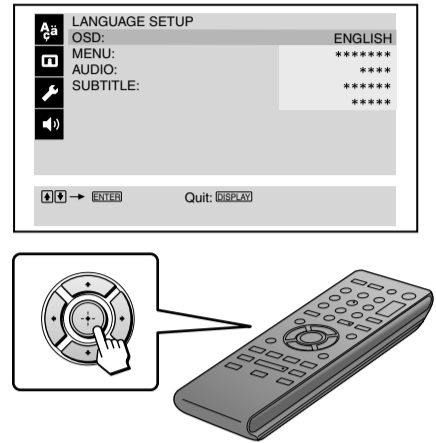

2

1

2

3

3

1

2

TIME/TEXT

PICTURE NAVI

AUDIO

SUBTITLE

MENU

CHAPTER

DISPLAY

FAST/SLOW PLAY

PLAYBACK CONTROLS